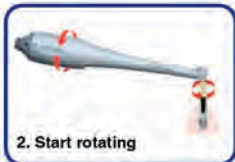

3 Easy Steps Process

www.anthogyr.com

Anthogyr
A Straumann Group Brand