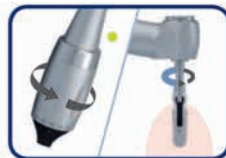

Easy and Quick to use

- Reduced motion compared with using a ratchet wrench while tightening