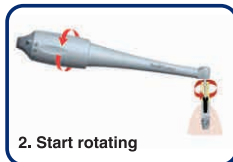

2. Start rotating